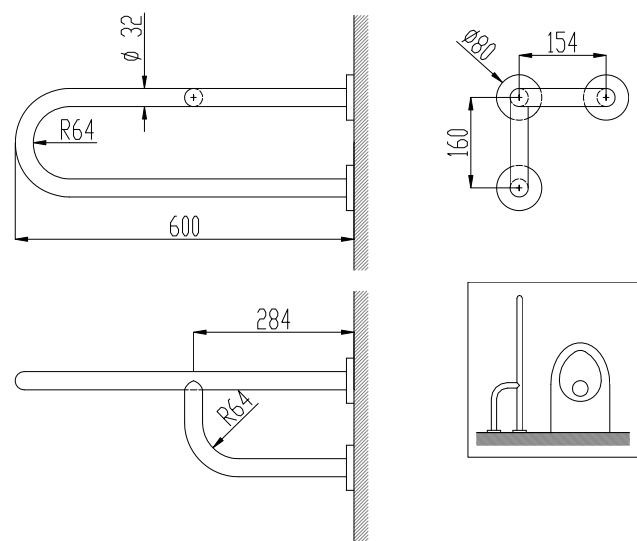

**Double fixed straight grab bar. Right position**

- Double fixed straight grab bar with three anchor points.
- Support suitable for bathrooms, wc-bidet, showers and baths.
- Designed for adapted toilets for disabled.
- Stainless steel white Nylon coated. Also available in satin (NOFER 15048.S) and polish finish (NOFER 15048.B).
- Right position.

The picture belongs to NOFER 15048.S

**TECHNICAL DATA**

- Made of AISI 304 stainless steel.
- Length: 600 mm.
- Bars: Ø 32 mm.
- Recommended installation height: 70-75 cm to floor.
- Fixing materials included.
- Maintenance: Stainless steel needs maintenance because dust can eventually damage the chrome in stainless steel. We recommend monthly cleaning with our special product.

**TECHNICAL DRAWING**

Dimensions in mm

**SUGGESTED TEXT FOR PRESCRIPTION**

Double fixed straight grab bar NOFER or similar, with three anchor points. Made of AISI 304 stainless steel. Right position. Length: 600 mm. Bars: Ø 32 mm.