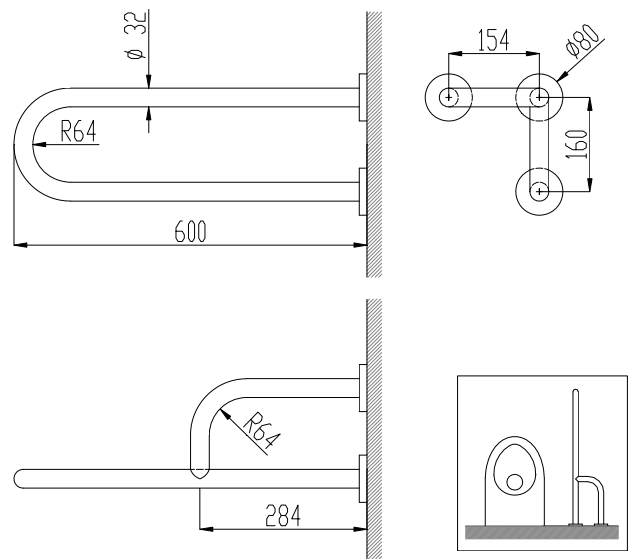

Double fixed straight grab bar. Left position

- Double fixed straight grab bar with three anchor points.
- Support suitable for bathrooms, wc-bidet, showers and baths.
- Designed for adapted toilets for disabled.
- Stainless steel satin finish. Also available white Nylon coated (NOFER 15047.W) and polish finish (NOFER 15047.B).
- Left position.

TECHNICAL DATA

- Made of AISI 304 stainless steel.
- Length: 600 mm.
- Bars: \varnothing 32 mm.
- Recommended installation height: 70-75 cm to floor.
- Fixing materials included.
- Maintenance: Stainless steel needs maintenance because dust can eventually damage the chrome in stainless steel. We recommend monthly cleaning with our special product.

TECHNICAL DRAWING

Dimensions in mm

SUGGESTED TEXT FOR PRESCRIPTION

Double fixed straight grab bar NOFER or similar, with three anchor points. Made of AISI 304 stainless steel. Length: 600 mm. Bars: \varnothing 32 mm.